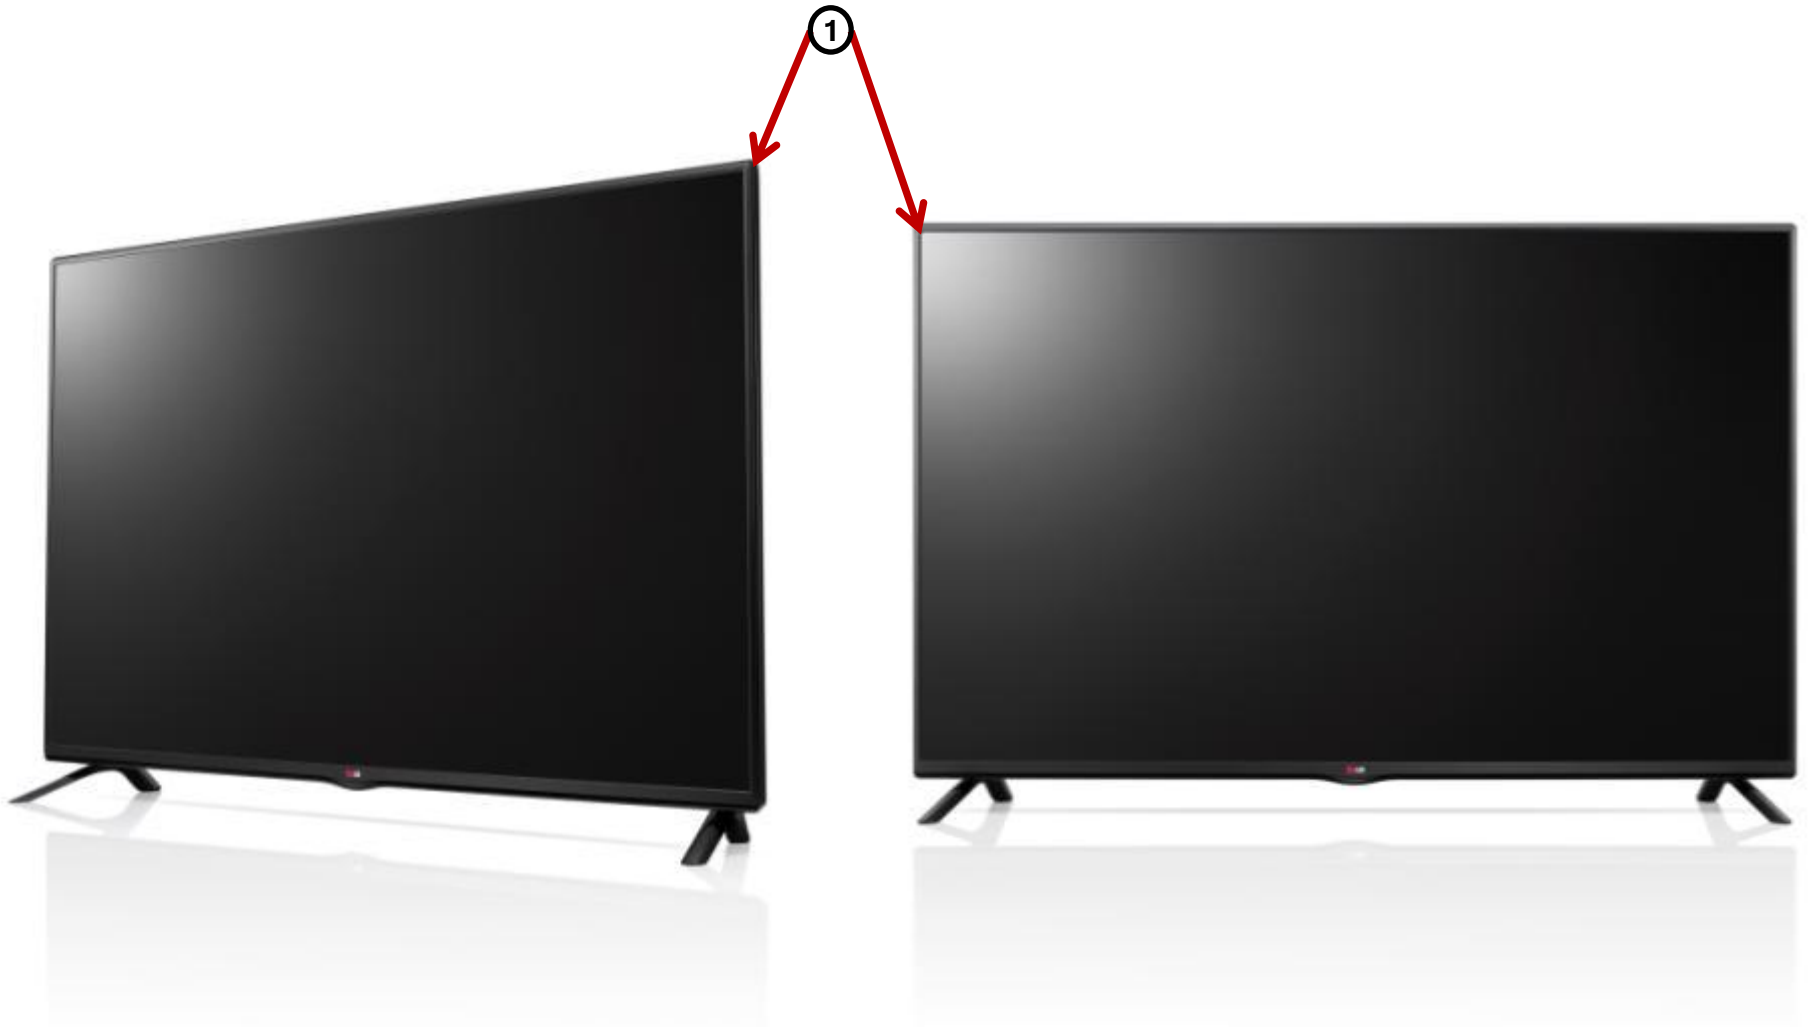

LB551V/U

47

42

32

① Dark Titan

B/Cover : Ceramic