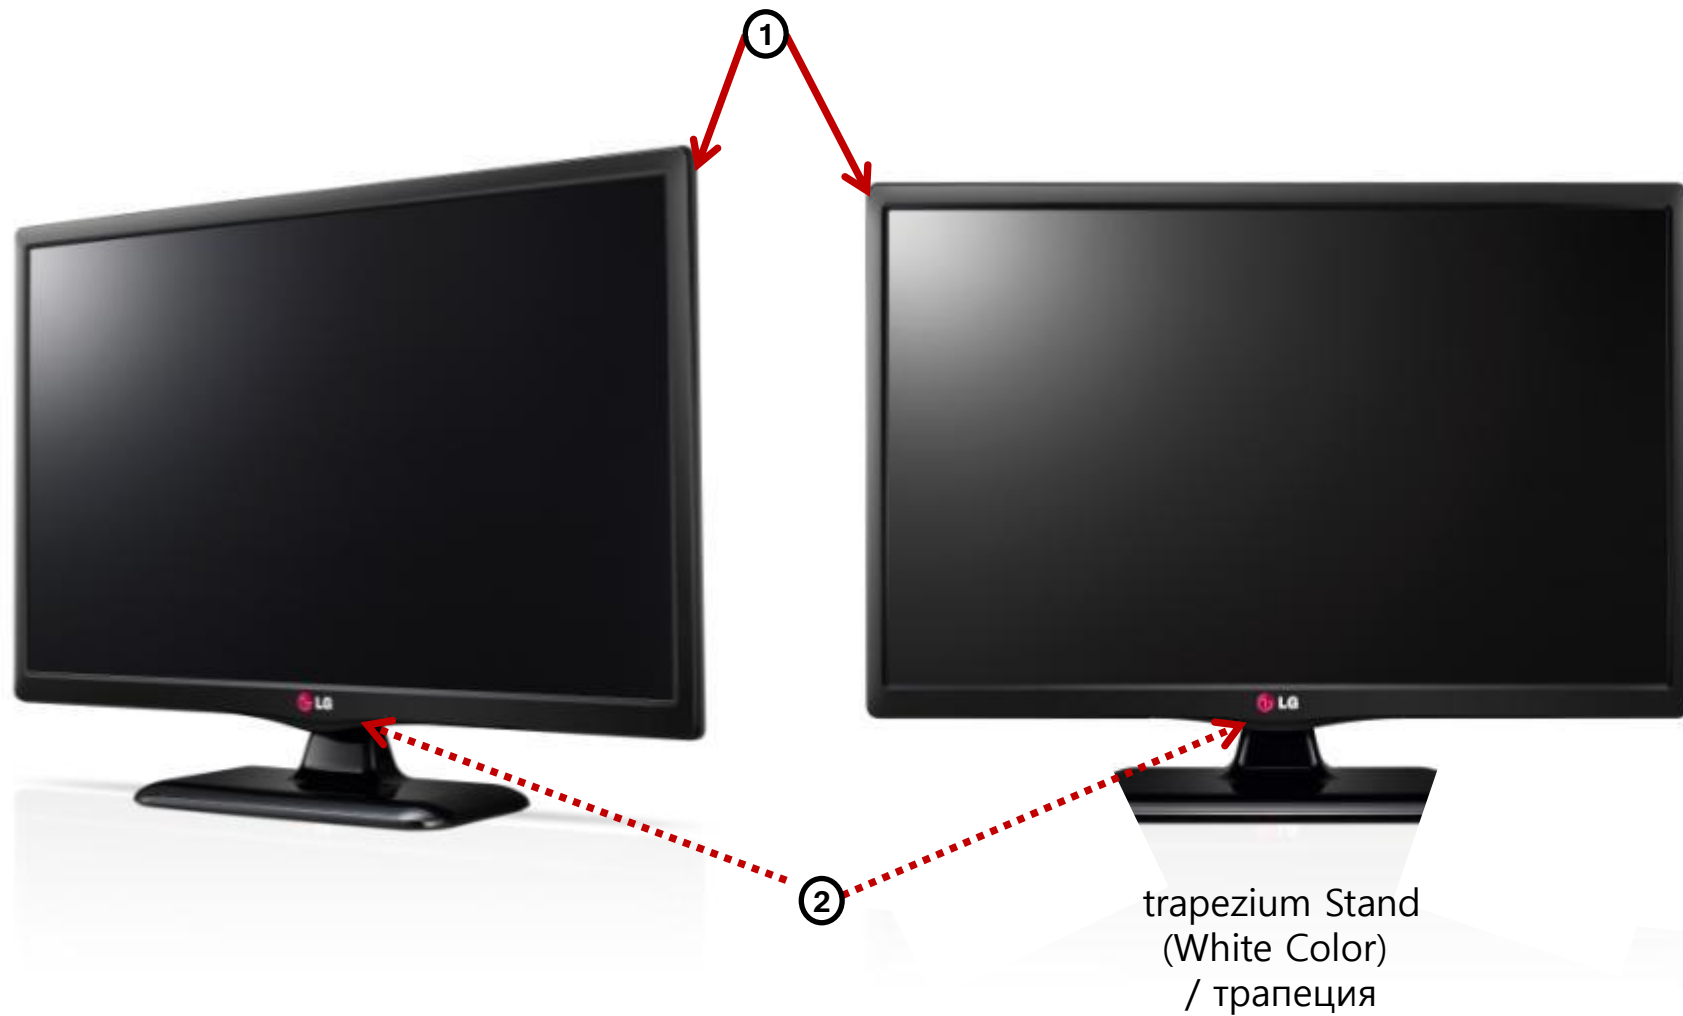

LB457U

28

24

22

① White

② Chrome

B/Cover : White